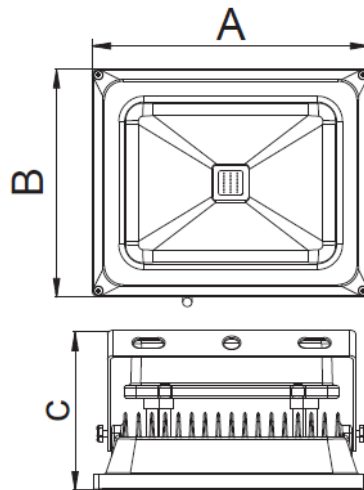

## DIMENSIONS

ITEM	A	B	C
LED FLOOD LIGHT	290mm	370mm	120mm
LED FLOOD LIGHT	300mm	360mm	120mm
LED FLOOD LIGHT	420mm	325mm	100mm

### Physical Specifications

Size (mm)	290*370	300*360	420*325
Materials	Aluminium + Glass		
IP Class	IP65		
Installation	Wall Mounted		
Net Weight			