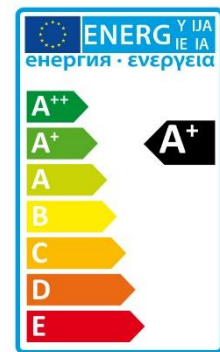

7W, 9W, 10W, 12W, 13W

Features and Advantages

- Small and minimalistic design
- Excellent heat sink
- High efficiency SMD LEDs
- White body, frosted or clear cover
- Soft and uniform lighting for comfortable environment without glaring
- Life span of 30,000h with low light decay
- High stability and reliability
- 3-year Warranty

DIMENSIONS

ITEM	A	B
LED BULB E27	60mm	120mm

7W, 9W, 10W, 12W, 13W

SPECIFICATIONS

Physical Specifications

Size (mm)	120*60				
Material	Plastic + Glass				
IP Class	IP 20				
Socket	E27				
LED chip	SMD 2835				
Work Environment	Indoor				

Electrical Specifications

Input Voltage	210V/230V AC				
Frequency Range	50/60Hz				
Power/Wattage	7W	9W	10W	12W	13W
Power Factor	>0.8				
Certification	CE, RoHS				
LED light source	SMD				
Operation Temperature	-20°C ~ 45°C				
Lifespan	30.000 hours				

Optical Specifications

Color Temperature (CCT)	2700K / 3000K / 4000K / 6000K				
Lumen Flux	560 lm	720 lm	800 lm	960 lm	1040 lm
Dimmable	Yes / No				
Color Rendering Index (Ra)	≥80				
Beam Angle	120°				