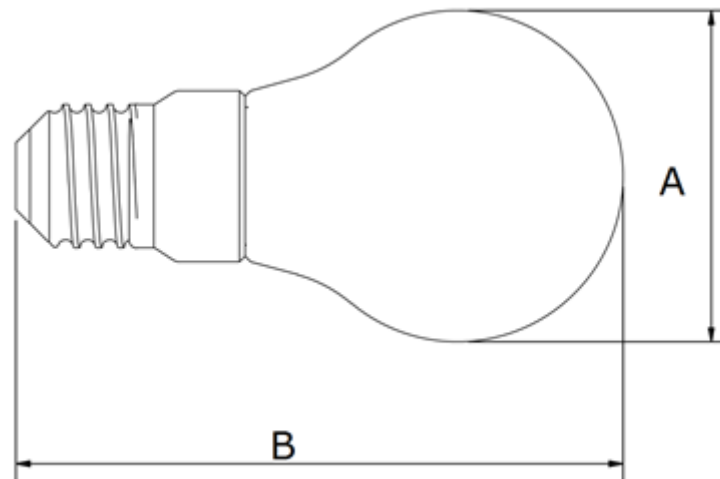

DIMENSIONS

ITEM	A	B
LED BULB E27	60mm	120mm

7W, 9W, 10W, 12W, 13W

SPECIFICATIONS

Physical Specifications

Size (mm)	120*60				
Material	Plastic + Glass				
IP Class	IP 20				
Socket	E27				
LED chip	SMD 2835				
Work Environment	Indoor				